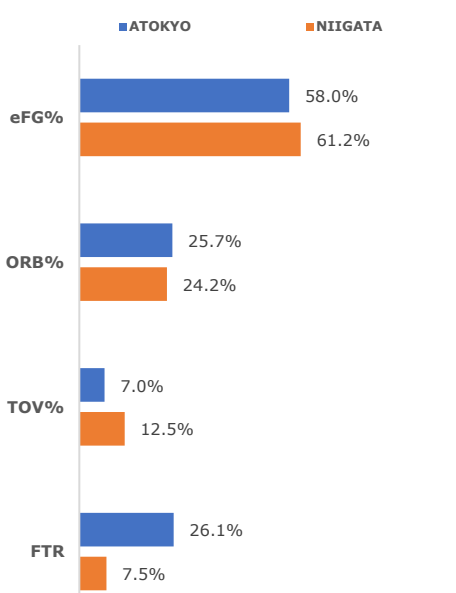

Four Factors