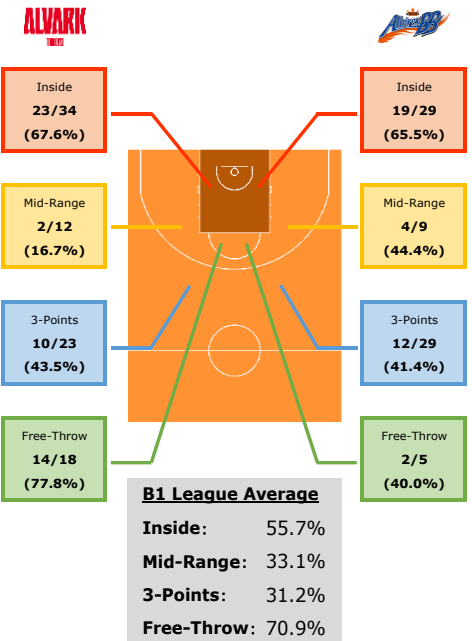

B.LEAGUE GAME STATS

- 2019/10/06(Sun) 15:10 Tip Off @Arena Tachikawa Tachihi -

ALVARK TOKYO	94-84	ALVARK BIBI		
HOME		AWAY		
Score	1Q	2Q	3Q	4Q
HOME	21	20	29	24
AWAY	17	25	18	24

Weather :	☁	Referee :	
Temp :	23.2°C	HIGASHI YUJI	
Humidity :	59.8%	KAI SAYAKA	
Attendance :	2,518	ENYA TADASHI	
Game Length :	112min		

Averages	HOME	AWAY
Height	192.9cm	191.6cm
Weight	93.0kg	91.8kg
Age	29.7	30.2

B1 League Average
Height : 191.4cm Weight : 91.7kg Age : 28.8

	1st Half	2nd Half
Lead Changes	3	4
Times Tied	8	2
Pace Factor	74.5	

Made Poss %	1Q	2Q	3Q	4Q
HOME	50.0%	63.2%	72.2%	55.0%
AWAY	41.2%	63.2%	47.1%	57.9%

	HOME	AWAY
Substitutions	36	16
Time Outs	4	4
Shooting Fouls Drawn	9	3
And 1s	4	1
Bench Points	33	16

ATOKYO Player List

#	Players	Nationality	MIN	+/-
1	Genki Kojima	Japan	24:00	12
3	Seiya Ando	Japan	17:26	-3
7	Takeki Shonaka	Japan	08:57	5
11	Yutaro Suda	Japan	20:58	4
12	Milan Macvan	Foreign	26:19	6
13	Shohei Kikuchi	Japan	22:55	5
15	Joji Takeuchi	Japan	25:54	1
24	Daiki Tanaka	Japan	25:54	7
53	Alex Kirk	Foreign	27:37	13
-	-	-	-	-
-	-	-	-	-
-	-	-	-	-

NIIGATA Player List

#	Players	Nationality	MIN	+/-
3	Shinsuke Kashiwagi	Japan	23:42	-3
7	Kei Igarashi	Japan	27:28	-11
10	Kohei Takahashi	Japan	DNP	0
11	Jun Uzawa	Japan	08:25	2
14	Syunpei Ishii	Japan	DNP	0
18	Kenta Morii	Japan	20:09	-11
22	Yuki Ueta	Japan	22:31	0
30	Keita Imamura	Japan	03:48	-4
32	Yuichi Ikeda	Japan	22:22	-1
33	Nick Perkins	Foreign	36:01	-17
34	Lamont Hamilton	Foreign	35:34	-5
-	-	-	-	-

Shot Break Down